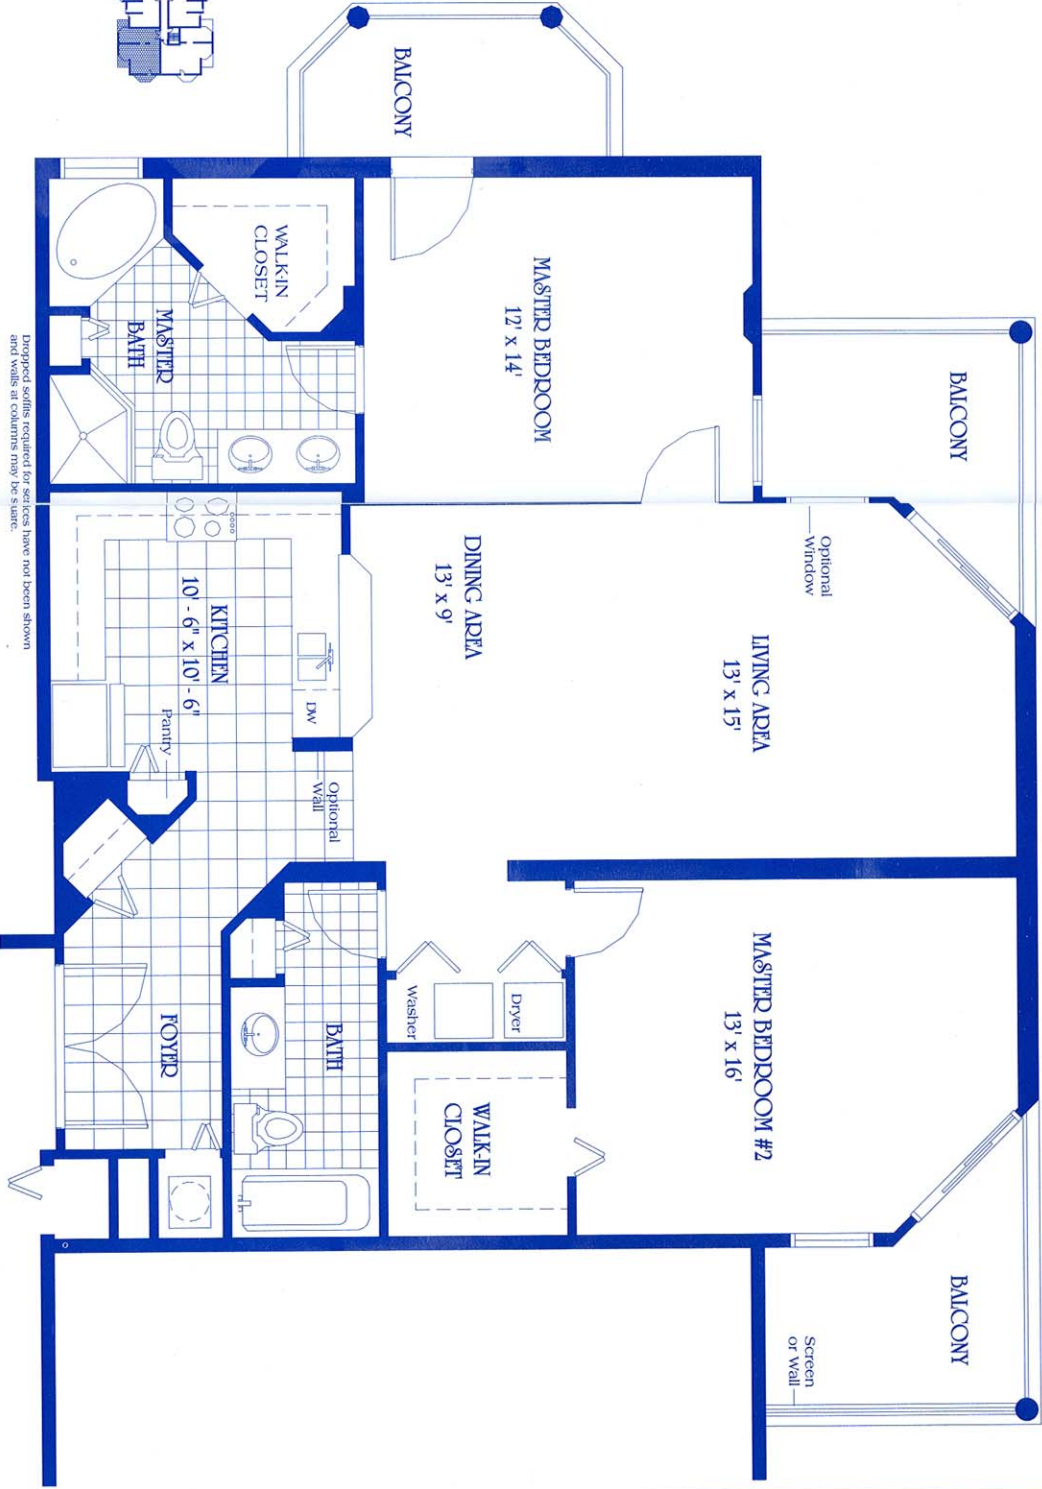

2 BEDROOM SUITE / 2 BATH
Conditioned Living Area = 1,283 s.f.
Balcony Area = 250 s.f.
Total Area = 1,533 s.f.

Droped soffits required for services have not been shown and walls at corners may be shown.

Corsica II

SEAVIEW PLACE