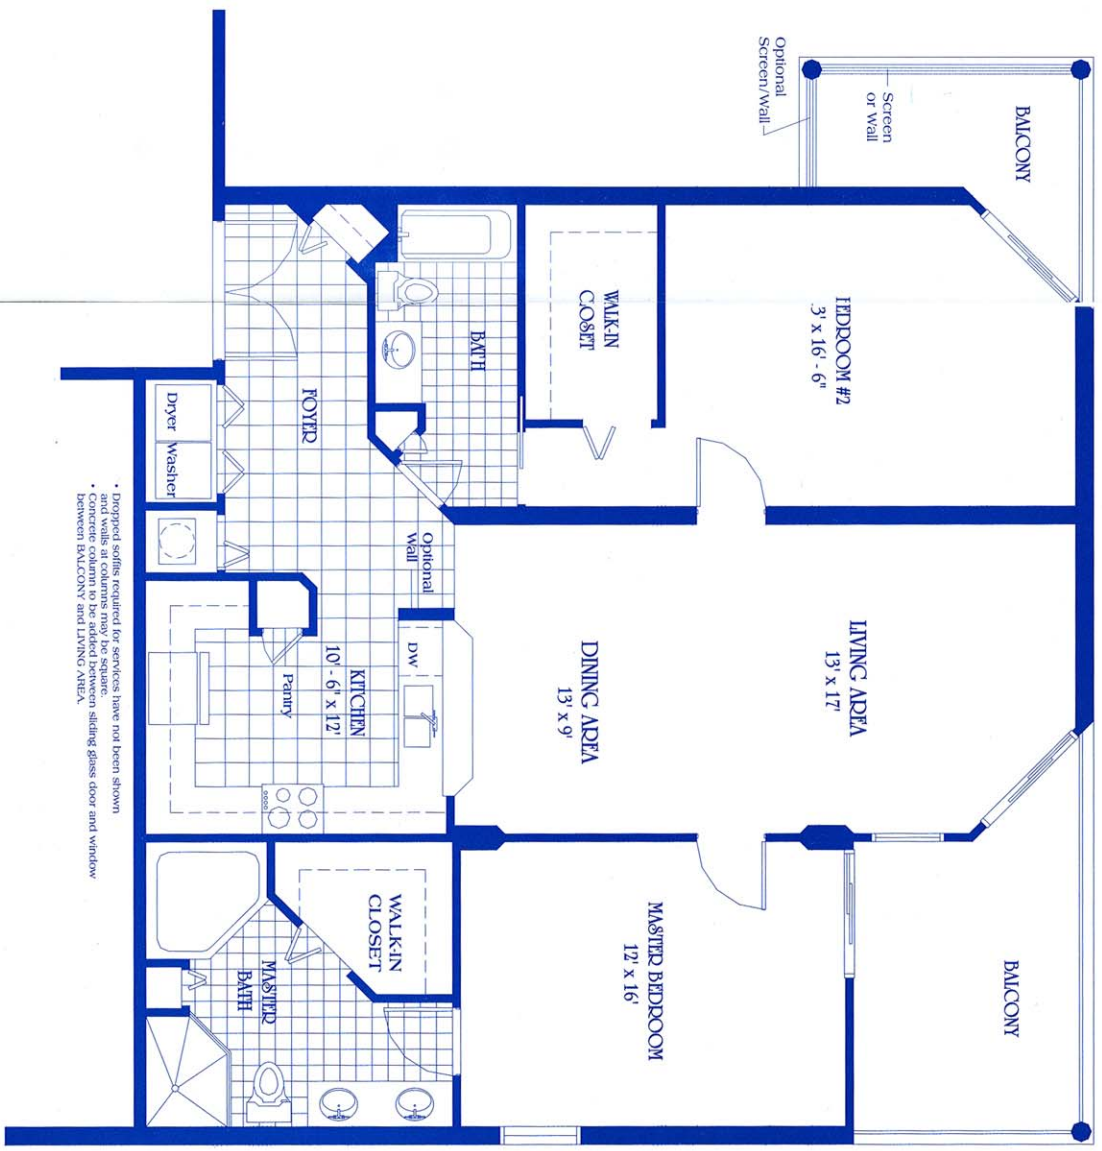

2 BEDROOM LUXURY SUITE / 2 BATH
 Conditioned Living Area = 1410 s.f.
 Balcony Area = 220 s.f.
 Total Area = 1,630 s.f.

- Dropped soffits required for services have not been shown
- and walls at columns may be square.
- Concrete column to be added between sliding glass door and window between BALCONY and LIVING AREA.

Tuscany

SEAVIEW PLACE

All dimensions and areas are approximate. Views and feature presentations may vary with the location of home within buildings. Developer reserves the right to alter designs or substitute materials of comparable value as deemed advisable or necessary by builder or architect.